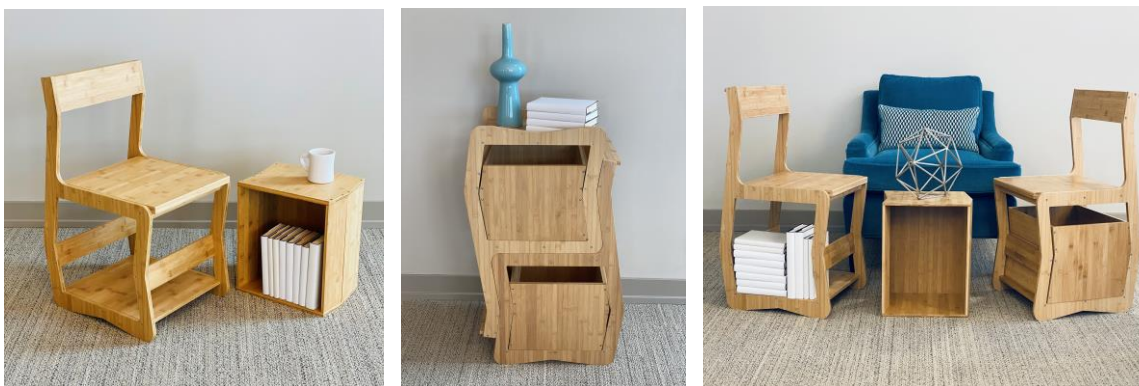

## **TYL Bamboo Stacking Chair**

**Wholesale: \$ 85.00    MSRP: \$179.99**

Made from ultra-light and environmentally friendly bamboo, the revolutionary new TYL Chair rethinks what a chair can do!

With its modern yet classic design, on its own, the highly versatile TYL Chair is lightweight and comfortable yet sturdy and durable.

Using a truly one-of-a-kind utility patented design, each chair has a seamlessly integrated tab system allowing them to securely combine into other furniture options.

Beneath every TYL Chair is a unique and roomy storage bin that also works great as a side table!

TYL Chair comes flat packed with simple and easy to follow assembly instructions.

Chair is 16" L x 17.75" W x 31" H, Storage Box is 14.50" L X 13" W x 10.50" H

This set is one chair and one storage box.